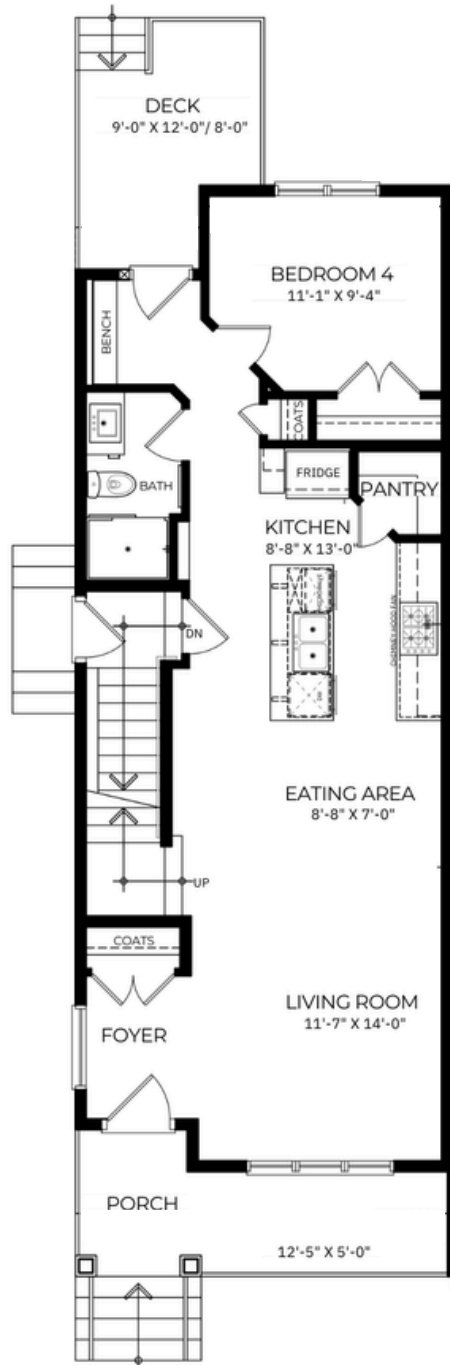

# SIERRA

945 Legacy Circle

1671 sq.ft

\*Rendering is an illustration only. The actual home will slightly differ.

**WESTCREEK**  
HOMES

Contact Us  
[legacyduplex@westcreekhomes.ca](mailto:legacyduplex@westcreekhomes.ca)  
403.452.8496  
[westcreekhomes.ca](http://westcreekhomes.ca)

# Main Level

813 sq.ft

# Upper Level

858 sq.ft

\*Drawings are not to scale

**Special inclusion: legal suite rough-in and side entrance**

- Front porch and verandah
- Rear deck
- Main floor bedroom
- Main floor full bath
- Upper floor bonus room and tech area
- Owner's suite with walk-in closet